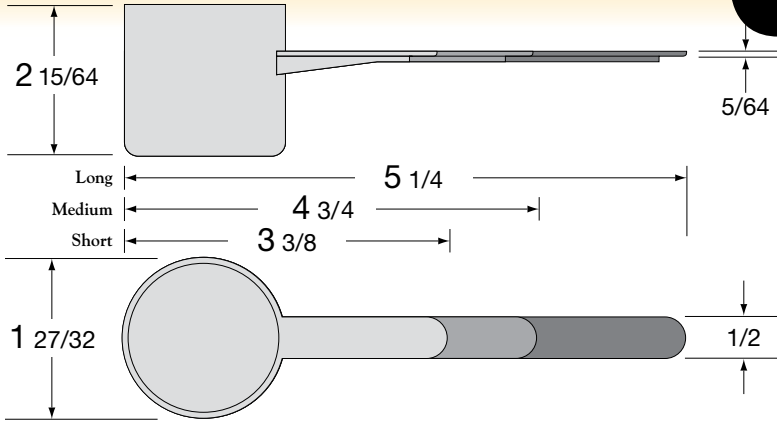

### Capacity 82cc

Volume (cu. ft.) 3.70  
Material Polypropylene  
Colors Standard:  
custom available

NOTE: Measurements shown on specification drawings are correct as shown. The drawings have been reduced because of space limitations.

3-Handles	Short	Medium	Long	-
PRODUCT ID	82SH	82MH	82LH	-
CARTON QNTY.	600 pcs	TBD	TBD	-
CARTON DIM.	20x16x20	20x16x20	20x16x20	-
CARTONS/PALLET	24	24	24	-
SHIPPING WT.	21 lbs.	N/A	N/A	-

### Capacity 85cc

Volume (cu. ft.) 3.70  
Material Polypropylene  
Colors Standard:  
custom available

NOTE: Measurements shown on specification drawings are correct as shown. The drawings have been reduced because of space limitations.

### Capacity 90cc

Volume (cu. ft.) 3.70  
Material Polypropylene  
Colors Standard:  
custom available

NOTE: Measurements shown on specification drawings are correct as shown. The drawings have been reduced because of space limitations.