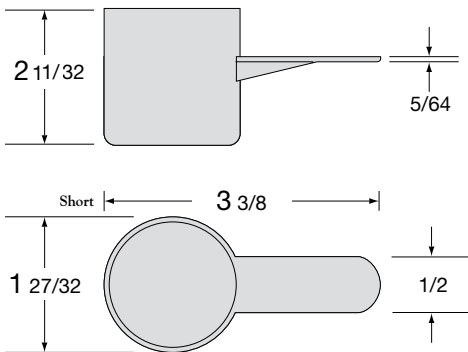

### Capacity 82cc

Volume (cu. ft.) 3.70  
Material Polypropylene  
Colors Standard:  
custom available

NOTE: Measurements shown on specification drawings are correct as shown. The drawings have been reduced because of space limitations.

3-Handles	Short	Medium	Long	-
PRODUCT ID	82SH	82MH	82LH	-
CARTON QNTY.	600 pcs	TBD	TBD	-
CARTON DIM.	20x16x20	20x16x20	20x16x20	-
CARTONS/PALLET	24	24	24	-
SHIPPING WT.	21 lbs.	N/A	N/A	-

### Capacity 85cc

Volume (cu. ft.) 3.70  
Material Polypropylene  
Colors Standard:  
custom available

NOTE: Measurements shown on specification drawings are correct as shown. The drawings have been reduced because of space limitations.

### Capacity 90cc

Volume (cu. ft.) 3.70  
Material Polypropylene  
Colors Standard:  
custom available

NOTE: Measurements shown on specification drawings are correct as shown. The drawings have been reduced because of space limitations.