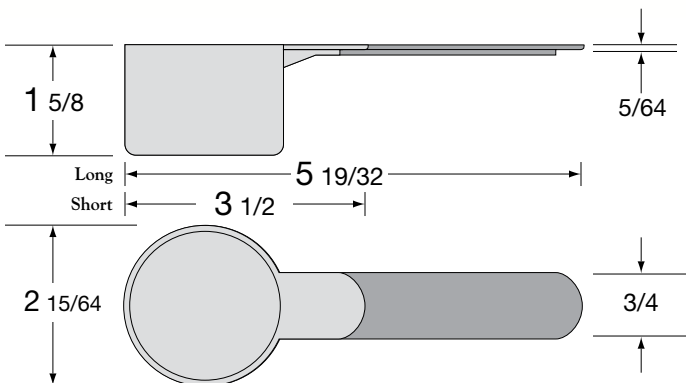

3-Handles	Short	Medium	Long	-
PRODUCT ID	82SH	82MH	82LH	-
CARTON QNTY.	600 pcs	TBD	TBD	-
CARTON DIM.	20x16x20	20x16x20	20x16x20	-
CARTONS/PALLET	24	24	24	-
SHIPPING WT.	21 lbs.	N/A	N/A	-

### Capacity 85cc

Volume (cu. ft.) 3.70  
Material Polypropylene  
Colors Standard:  
custom available

NOTE: Measurements shown on specification drawings are correct as shown. The drawings have been reduced because of space limitations.

1-Handle	-	-	-	-
PRODUCT ID	85SH	-	-	-
CARTON QNTY.	550 pcs	-	-	-
CARTON DIM.	20x16x20	-	-	-
CARTONS/PALLET	24	-	-	-
SHIPPING WT.	N/A	-	-	-

### Capacity 90cc

Volume (cu. ft.) 3.70  
Material Polypropylene  
Colors Standard:  
custom available

NOTE: Measurements shown on specification drawings are correct as shown. The drawings have been reduced because of space limitations.