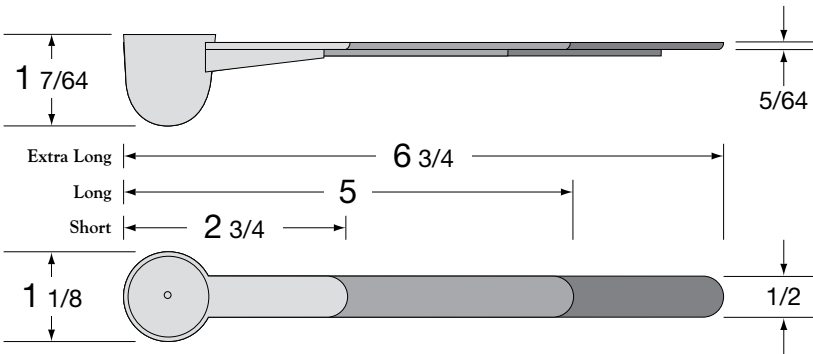

### Capacity 11cc (Bowl) w/without hole

Volume (cu. ft.) 3.70  
Material Polypropylene  
Colors Standard: custom available

NOTE: Measurements shown on specification drawings are correct as shown. The drawings have been reduced because of space limitations.

### 4-Handles

PRODUCT ID WITH HOLE  
PRODUCT ID WITHOUT HOLE  
CARTON QNTY.  
CARTON DIM.  
CARTONS/PALLET  
SHIPPING WT.

Short	Medium	Long	Extra Long
-------	--------	------	------------

11BSH-H	11BMH-H	11BLH-H	11BXLH-H
11BSH	11BMH	11BLH	11BXLH
3500 pcs	-	2000 pcs	1500 pcs
20x16x20	20x16x20	20x16x20	20x16x20
24	24	24	24
24 lbs.	-	23 lbs.	22 lbs.

### Capacity 12cc (Bowl) w/without hole

Volume (cu. ft.) 3.70  
Material Polypropylene  
Colors Standard: custom available

NOTE: Measurements shown on specification drawings are correct as shown. The drawings have been reduced because of space limitations.

### Capacity 13cc

Volume (cu. ft.) 3.70  
Material Polypropylene  
Colors Standard: custom available

NOTE: Measurements shown on specification drawings are correct as shown. The drawings have been reduced because of space limitations.