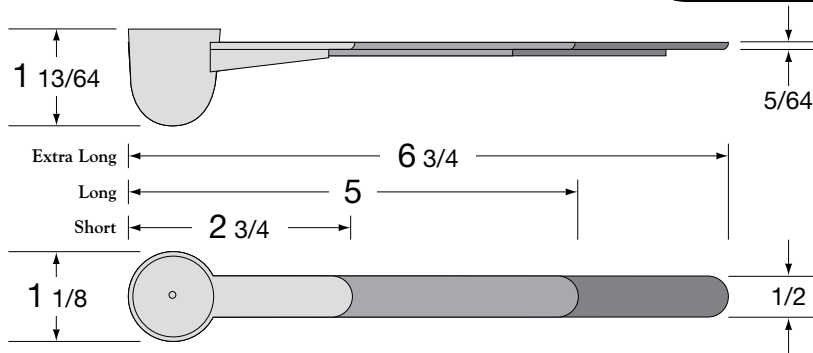

### Capacity 11cc (Bowl) w/without hole

Volume (cu. ft.) 3.70  
Material Polypropylene  
Colors Standard: custom available

NOTE: Measurements shown on specification drawings are correct as shown. The drawings have been reduced because of space limitations.

### 4-Handles

PRODUCT ID WITH HOLE  
PRODUCT ID WITHOUT HOLE  
CARTON QNTY.  
CARTON DIM.  
CARTONS/PALLET  
SHIPPING WT.

Short	Medium	Long	Extra Long
-------	--------	------	------------

11BSH-H	11BMH-H	11BLH-H	11BXLH-H
11BSH	11BMH	11BLH	11BXLH
3500 pcs	-	2000 pcs	1500 pcs
20x16x20	20x16x20	20x16x20	20x16x20
24	24	24	24
24 lbs.	-	23 lbs.	22 lbs.

### Capacity 12cc (Bowl) w/without hole

Volume (cu. ft.) 3.70  
Material Polypropylene  
Colors Standard: custom available

NOTE: Measurements shown on specification drawings are correct as shown. The drawings have been reduced because of space limitations.

### 4-Handles

PRODUCT ID WITH HOLE  
PRODUCT ID WITHOUT HOLE  
CARTON QNTY.  
CARTON DIM.  
CARTONS/PALLET  
SHIPPING WT.

Short	Medium	Long	Extra Long
-------	--------	------	------------

12BSH-H	12BMH-H	12BLH-H	12BXLH-H
12BSH	12BMH	12BLH	12BXLH
3500 pcs	-	2000 pcs	1500 pcs
20x16x20	20x16x20	20x16x20	20x16x20
24	24	24	24
29 lbs.	-	23 lbs.	22 lbs.