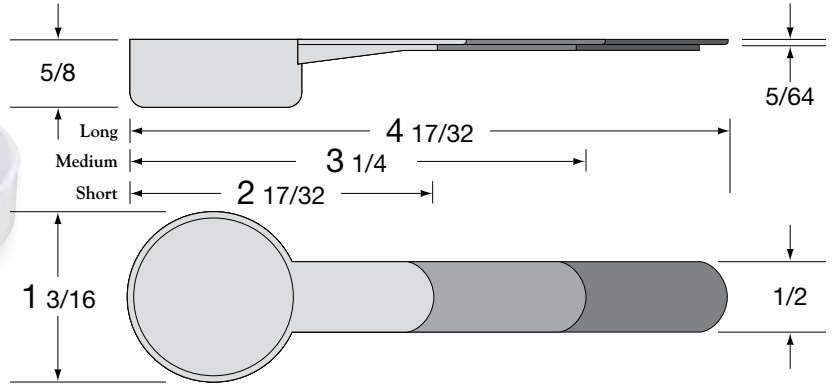

SCOOPS

9cc • 10cc • 11cc

NATIONAL MEASURES®

...the Measures of Success®
Brand

7920 W. 215th Street • Lakeville, MN 55044
952-469-4977 • Fax: 952-469-2051

Capacity 9cc

Volume (cu. ft.) 3.70
Material Polypropylene
Colors Standard:
custom available

NOTE: Measurements shown on specification drawings are correct as shown. The drawings have been reduced because of space limitations.

3-Handles

	Short	Medium	Long	-
PRODUCT ID	9SH	9MH	9LH	-
CARTON QNTY.	4000 pcs	3500 pcs	2600 pcs	-
CARTON DIM.	20x16x20	20x16x20	20x16x20	-
CARTONS/PALLET	24	24	24	-
SHIPPING WT.	26 lbs.	26 lbs.	25 lbs.	-

Capacity 10cc (Bowl) w/without hole

Volume (cu. ft.) 3.70
Material Polypropylene
Colors Standard:
custom available

NOTE: Measurements shown on specification drawings are correct as shown. The drawings have been reduced because of space limitations.

4-Handles

	Short	Medium	Long	Extra Long
PRODUCT ID WITH HOLE	10BSH-H	10BMH-H	10BLH-H	10BXLH-H
PRODUCT ID WITHOUT HOLE	10BSH	10BMH	10BLH	10BXLH
CARTON QNTY.	3500 pcs	-	2000 pcs	1500 pcs
CARTON DIM.	20x16x20	20x16x20	20x16x20	20x16x20
CARTONS/PALLET	24	24	24	24
SHIPPING WT.	25 lbs.	-	21 lbs.	21 lbs.