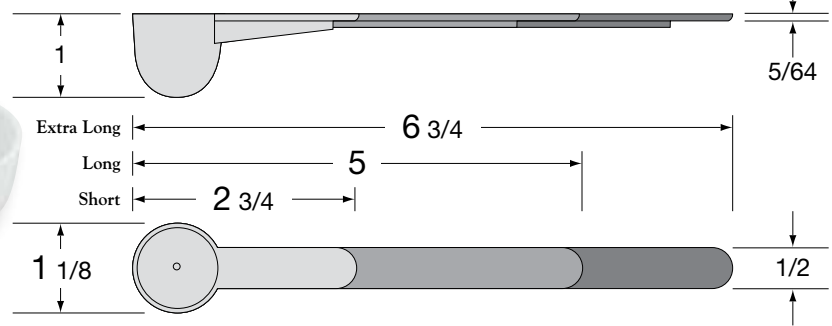

NOTE: Measurements shown on specification drawings are correct as shown. The drawings have been reduced because of space limitations.

3-Handles

	Short	Medium	Long	-
PRODUCT ID	9SH	9MH	9LH	-
CARTON QNTY.	4000 pcs	3500 pcs	2600 pcs	-
CARTON DIM.	20x16x20	20x16x20	20x16x20	-
CARTONS/PALLET	24	24	24	-
SHIPPING WT.	26 lbs.	26 lbs.	25 lbs.	-

Capacity 10cc (Bowl) w/without hole

Volume (cu. ft.) 3.70
Material Polypropylene
Colors Standard:
custom available

NOTE: Measurements shown on specification drawings are correct as shown. The drawings have been reduced because of space limitations.

4-Handles

	Short	Medium	Long	Extra Long
PRODUCT ID WITH HOLE	10BSH-H	10BMH-H	10BLH-H	10BXLH-H
PRODUCT ID WITHOUT HOLE	10BSH	10BMH	10BLH	10BXLH
CARTON QNTY.	3500 pcs	-	2000 pcs	1500 pcs
CARTON DIM.	20x16x20	20x16x20	20x16x20	20x16x20
CARTONS/PALLET	24	24	24	24
SHIPPING WT.	25 lbs.	-	21 lbs.	21 lbs.

Capacity 11cc

Volume (cu. ft.) 3.70
Material Polypropylene
Colors Standard:
custom available

NOTE: Measurements shown on specification drawings are correct as shown. The drawings have been reduced because of space limitations.