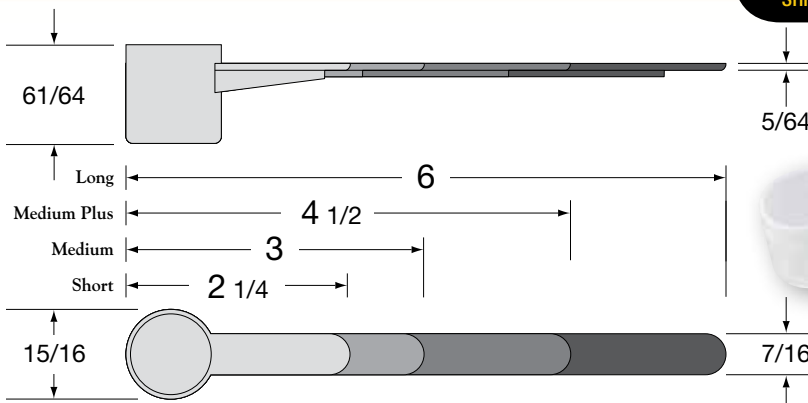

### Capacity 6.5cc

Volume (cu. ft.) 3.70  
Material Polypropylene  
Colors Standard:  
custom available

NOTE: Measurements shown on specification drawings are correct as shown.  
The drawings have been reduced because of space limitations.

#### 4-Handles

	Short	Medium	Medium+	Long
PRODUCT ID	6.5SH	6.5MH	6.5MH+	6.5LH
CARTON QNTY.	5000 pcs	4500 pcs	3000 pcs	2000 pcs
CARTON DIM.	20x16x20	20x16x20	20x16x20	20x16x20
CARTONS/PALLET	24	24	24	24
SHIPPING WT.	33 lbs.	34 lbs.	29 lbs.	24 lbs.

### Capacity 7.5cc

Volume (cu. ft.) 3.70  
Material Polypropylene  
Colors Standard:  
custom available

NOTE: Measurements shown on specification drawings are correct as shown.  
The drawings have been reduced because of space limitations.

### Capacity 8.5cc

Volume (cu. ft.) 3.70  
Material Polypropylene  
Colors Standard:  
custom available

NOTE: Measurements shown on specification drawings are correct as shown.  
The drawings have been reduced because of space limitations.