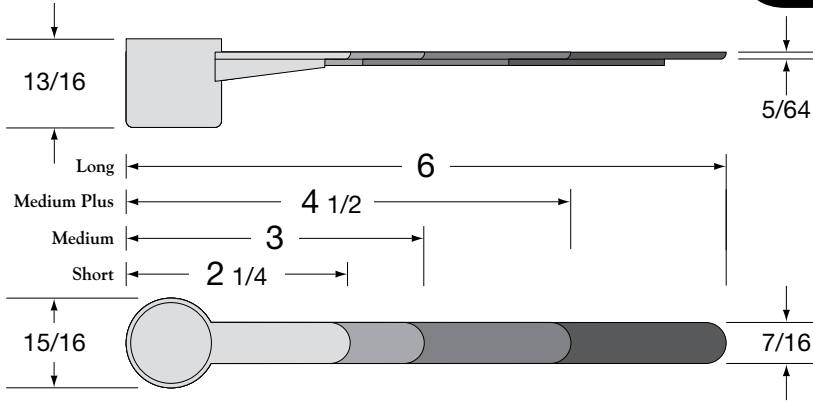

### Capacity 6.5cc

Volume (cu. ft.) 3.70  
Material Polypropylene  
Colors Standard:  
custom available

NOTE: Measurements shown on specification drawings are correct as shown.  
The drawings have been reduced because of space limitations.

#### 4-Handles

	Short	Medium	Medium+	Long
PRODUCT ID	6.5SH	6.5MH	6.5MH+	6.5LH
CARTON QNTY.	5000 pcs	4500 pcs	3000 pcs	2000 pcs
CARTON DIM.	20x16x20	20x16x20	20x16x20	20x16x20
CARTONS/PALLET	24	24	24	24
SHIPPING WT.	33 lbs.	34 lbs.	29 lbs.	24 lbs.

### Capacity 7.5cc

Volume (cu. ft.) 3.70  
Material Polypropylene  
Colors Standard:  
custom available

NOTE: Measurements shown on specification drawings are correct as shown.  
The drawings have been reduced because of space limitations.

### Capacity 8.5cc

Volume (cu. ft.) 3.70  
Material Polypropylene  
Colors Standard:  
custom available

NOTE: Measurements shown on specification drawings are correct as shown.  
The drawings have been reduced because of space limitations.