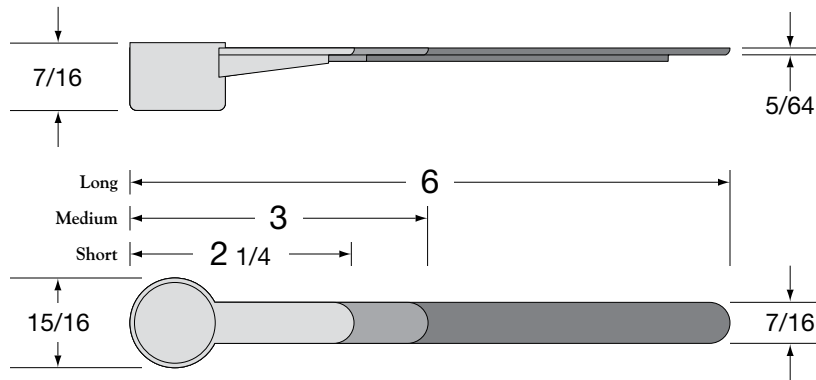

### Long

2.5LH  
1500 pcs  
13 3/4x12x13  
36  
13 lbs.

### Capacity 3.5cc

Volume (cu. ft.) 1.20  
Material Polypropylene  
Colors Standard; custom available

NOTE: Measurements shown on specification drawings are correct as shown. The drawings have been reduced because of space limitations.