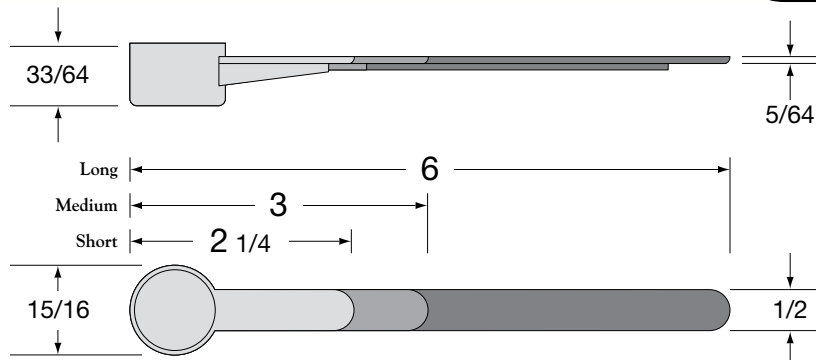

Capacity 4cc

Volume (cu. ft.) 1.20
Material Polypropylene
Colors Standard; custom available

NOTE: Measurements shown on specification drawings are correct as shown. The drawings have been reduced because of space limitations.