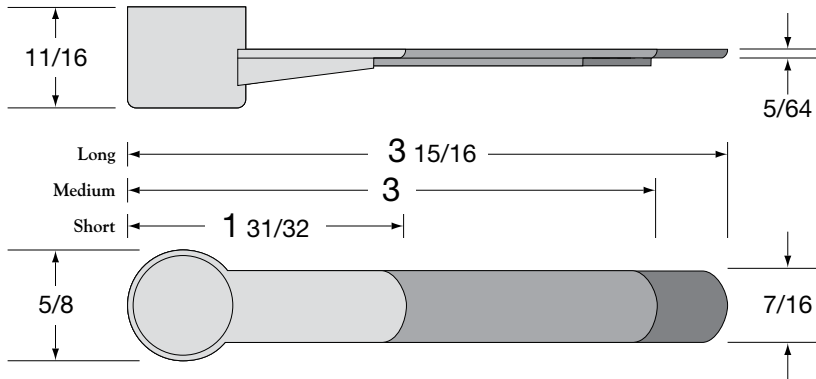

### Capacity 2.5cc

Volume (cu. ft.) 1.20  
Material Polypropylene  
Colors Standard; custom available

NOTE: Measurements shown on specification drawings are correct as shown. The drawings have been reduced because of space limitations.

### 3-Handles

PRODUCT ID  
CARTON QNTY.  
CARTON DIM.  
CARTONS/PALLET  
SHIPPING WT.

### Capacity 3.5cc

Volume (cu. ft.) 1.20  
Material Polypropylene  
Colors Standard; custom available

NOTE: Measurements shown on specification drawings are correct as shown. The drawings have been reduced because of space limitations.