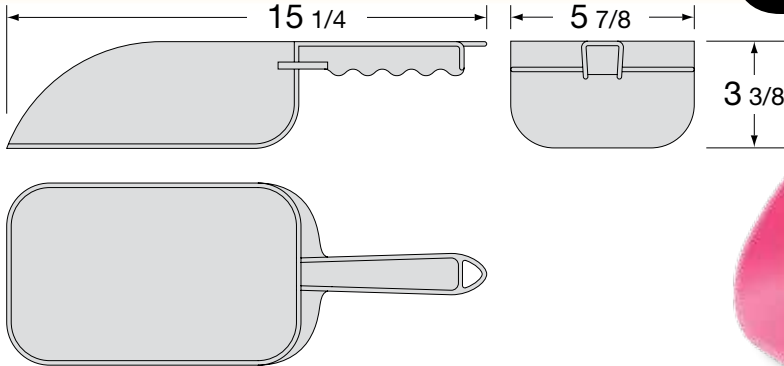

Capacity 80oz. Bulk Scoop

Volume (cu. ft.) 3.70
Material Polypropylene
Colors Standard: custom available

PRODUCT ID	800Z	-	-	-
CARTON QNTY.	36 pcs	-	-	-
CARTON DIM.	20x16x20	-	-	-
CARTONS/PALLET	24	-	-	-
SHIPPING WT.	17 lbs.	-	-	-

NOTE: Measurements shown on specification drawings are correct as shown. The drawings have been reduced because of space limitations.

Capacity 1.25cc+14.7cc

Volume (cu. ft.) 3.70
Material Polypropylene
Colors Standard: custom available

NOTE: Measurements shown on specification drawings are correct as shown. The drawings have been reduced because of space limitations.

Double Handle Short

PRODUCT ID	1.25DS	-	-	-
CARTON QNTY.	2500 pcs	-	-	-
CARTON DIM.	20x16x20	-	-	-
CARTONS/PALLET	24	-	-	-
SHIPPING WT.	21 lbs.	-	-	-

Capacity 5cc+14.7cc

Volume (cu. ft.) 3.70
Material Polypropylene
Colors Standard: custom available

NOTE: Measurements shown on specification drawings are correct as shown. The drawings have been reduced because of space limitations.