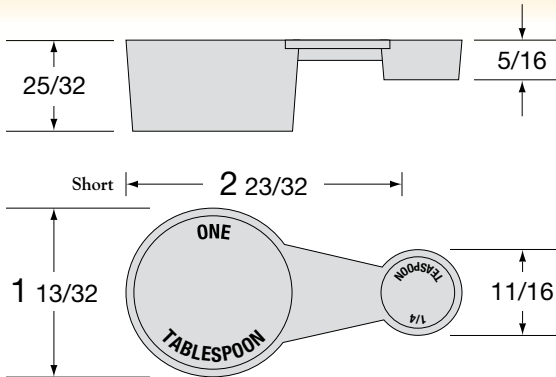

Capacity 80oz. Bulk Scoop

Volume (cu. ft.) 3.70
Material Polypropylene
Colors Standard: custom available

PRODUCT ID	800Z	-	-	-
CARTON QNTY.	36 pcs	-	-	-
CARTON DIM.	20x16x20	-	-	-
CARTONS/PALLET	24	-	-	-
SHIPPING WT.	17 lbs.	-	-	-

NOTE: Measurements shown on specification drawings are correct as shown. The drawings have been reduced because of space limitations.

Capacity 1.25cc+14.7cc

Volume (cu. ft.) 3.70
Material Polypropylene
Colors Standard: custom available

NOTE: Measurements shown on specification drawings are correct as shown. The drawings have been reduced because of space limitations.

Double Handle Short

PRODUCT ID	1.25DS	-	-	-
CARTON QNTY.	2500 pcs	-	-	-
CARTON DIM.	20x16x20	-	-	-
CARTONS/PALLET	24	-	-	-
SHIPPING WT.	21 lbs.	-	-	-

Capacity 5cc+14.7cc

Volume (cu. ft.) 3.70
Material Polypropylene
Colors Standard: custom available

NOTE: Measurements shown on specification drawings are correct as shown. The drawings have been reduced because of space limitations.