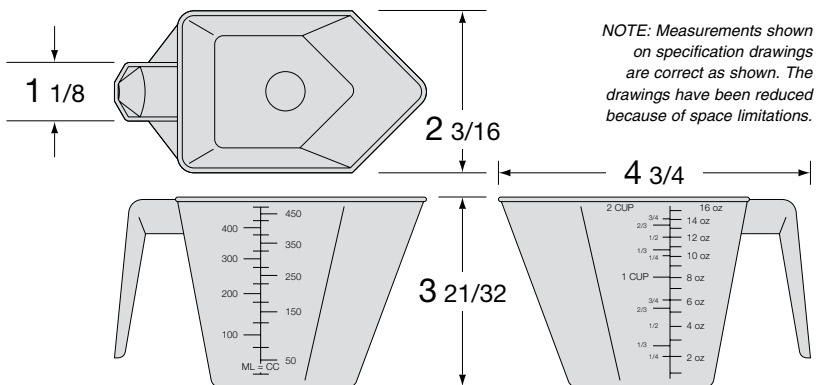

NOTE: Measurements shown on specification drawings are correct as shown. The drawings have been reduced because of space limitations.

## Capacity 8oz. Measuring Cup

Volume (cu. ft.) 1.97  
Material Polypropylene  
Colors Standard: custom available

PRODUCT ID	80Z	-	-	-
CARTON QNTY.	500 pcs	-	-	-
CARTON DIM.	19 1/8 x 13 5/8 x 13 3/4	-	-	-
CARTONS/PALLET	24	-	-	-
SHIPPING WT.	29 lbs.	-	-	-