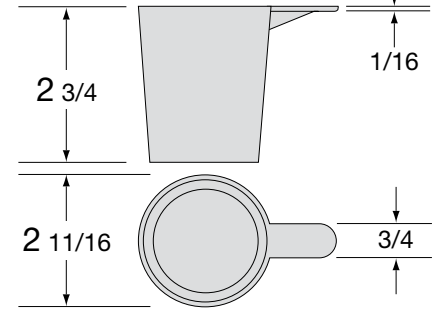

## Capacity 6oz. Round Cup

Volume (cu. ft.) 1.97  
Material Polypropylene  
Colors Standard: custom available

Handle Short - - -

PRODUCT ID	60Z	-	-	-
CARTON QNTY.	625 pcs	-	-	-
CARTON DIM.	19 1/8 x 13 5/8 x 13 3/4	-	-	-
CARTONS/PALLET	24	-	-	-
SHIPPING WT.	22 lbs.	-	-	-

NOTE: Measurements shown on specification drawings are correct as shown. The drawings have been reduced because of space limitations.

## Capacity 8oz. Measuring Cup

Volume (cu. ft.) 1.97  
Material Polypropylene  
Colors Standard: custom available

PRODUCT ID	80Z	-	-	-
CARTON QNTY.	500 pcs	-	-	-
CARTON DIM.	19 1/8 x 13 5/8 x 13 3/4	-	-	-
CARTONS/PALLET	24	-	-	-
SHIPPING WT.	29 lbs.	-	-	-