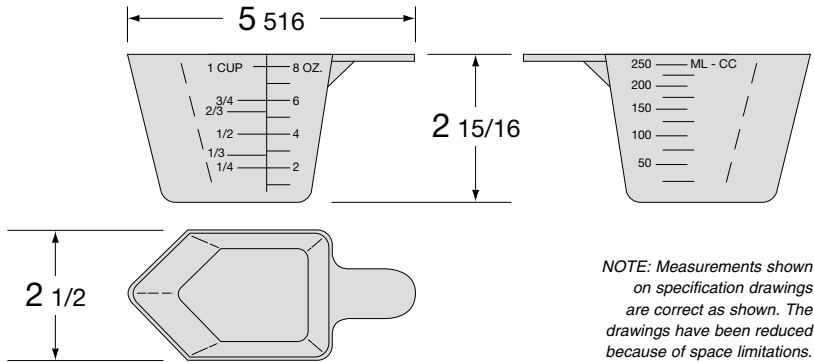

NOTE: Measurements shown on specification drawings are correct as shown. The drawings have been reduced because of space limitations.

## Capacity 8oz. Measuring Cup

Volume (cu. ft.) 1.97  
Material Polypropylene  
Colors Standard: custom available

PRODUCT ID	80Z	-	-	-
CARTON QNTY.	500 pcs	-	-	-
CARTON DIM.	19 1/8 x 13 5/8 x 13 3/4	-	-	-
CARTONS/PALLET	24	-	-	-
SHIPPING WT.	29 lbs.	-	-	-