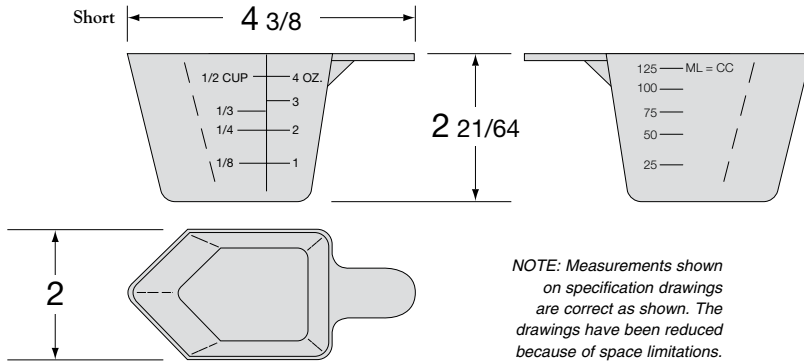

Capacity 4oz Measuring Cup

Volume (cu. ft.) 2.12
Material Polypropylene
Colors Standard: custom available

Handle	Short	-	-	-
PRODUCT ID	4OZ. CUP	-	-	-
CARTON QNTY.	1000 pcs	-	-	-
CARTON DIM.	18 ⁵ / ₈ x11 ³ / ₈ x17 ⁵ / ₈	-	-	-
CARTONS/PALLET	18	-	-	-
SHIPPING WT.	34 lbs.	-	-	-

NOTE: Measurements shown on specification drawings are correct as shown. The drawings have been reduced because of space limitations.

Capacity 5oz Round

Volume (cu. ft.) 3.70
Material Polypropylene
Colors Standard: custom available

NOTE: Measurements shown on specification drawings are correct as shown. The drawings have been reduced because of space limitations.

2-Handles	Short	Long	-	-
PRODUCT ID	5OZSH	5OZMH	-	-
CARTON QNTY.	300 pcs	300 pcs	-	-
CARTON DIM.	18 ⁵ / ₈ x11 ³ / ₈ x17 ⁵ / ₈	18 ⁵ / ₈ x11 ³ / ₈ x17 ⁵ / ₈	-	-
CARTONS/PALLET	18	18	-	-
SHIPPING WT.	14 lbs.	16 lbs.	-	-

NOTE: Measurements shown on specification drawings are correct as shown. The drawings have been reduced because of space limitations.