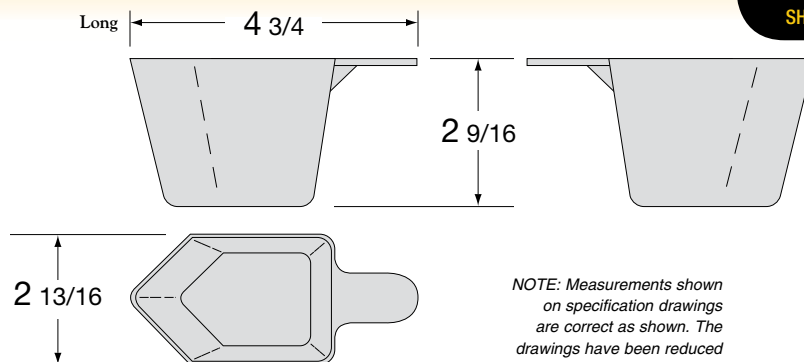

NOTE: Measurements shown on specification drawings are correct as shown. The drawings have been reduced because of space limitations.

Capacity 5oz Round

Volume (cu. ft.) 3.70
Material Polypropylene
Colors Standard: custom available

NOTE: Measurements shown on specification drawings are correct as shown. The drawings have been reduced because of space limitations.

2-Handles	Short	Long	-	-
PRODUCT ID	5OZSH	5OZMH	-	-
CARTON QNTY.	300 pcs	300 pcs	-	-
CARTON DIM.	18 ⁵ / ₈ x11 ³ / ₈ x17 ⁵ / ₈	18 ⁵ / ₈ x11 ³ / ₈ x17 ⁵ / ₈	-	-
CARTONS/PALLET	18	18	-	-
SHIPPING WT.	14 lbs.	16 lbs.	-	-

Capacity 5oz Cup

Volume (cu. ft.) 3.70
Material Polypropylene
Colors Standard: custom available

Handle	Long	-	-	-
PRODUCT ID	5OZ	-	-	-
CARTON QNTY.	750 pcs	-	-	-
CARTON DIM.	20x16x20	-	-	-
CARTONS/PALLET	24	-	-	-
SHIPPING WT.	28.5 lbs.	-	-	-

NOTE: Measurements shown on specification drawings are correct as shown. The drawings have been reduced because of space limitations.