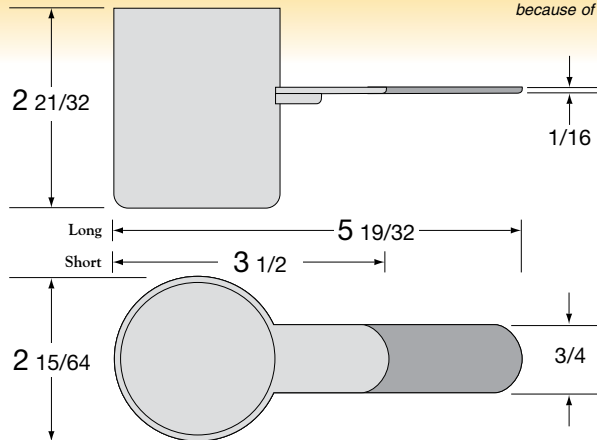

Capacity 4oz Measuring Cup

Volume (cu. ft.) 2.12
Material Polypropylene
Colors Standard: custom available

Handle	Short	-	-	-
PRODUCT ID	4OZ. CUP	-	-	-
CARTON QNTY.	1000 pcs	-	-	-
CARTON DIM.	18 ⁵ / ₈ x11 ³ / ₈ x17 ⁵ / ₈	-	-	-
CARTONS/PALLET	18	-	-	-
SHIPPING WT.	34 lbs.	-	-	-

NOTE: Measurements shown on specification drawings are correct as shown. The drawings have been reduced because of space limitations.

Capacity 5oz Round

Volume (cu. ft.) 3.70
Material Polypropylene
Colors Standard: custom available

NOTE: Measurements shown on specification drawings are correct as shown. The drawings have been reduced because of space limitations.

2-Handles	Short	Long	-	-
PRODUCT ID	5OZSH	5OZMH	-	-
CARTON QNTY.	300 pcs	300 pcs	-	-
CARTON DIM.	18 ⁵ / ₈ x11 ³ / ₈ x17 ⁵ / ₈	18 ⁵ / ₈ x11 ³ / ₈ x17 ⁵ / ₈	-	-
CARTONS/PALLET	18	18	-	-
SHIPPING WT.	14 lbs.	16 lbs.	-	-

NOTE: Measurements shown on specification drawings are correct as shown. The drawings have been reduced because of space limitations.