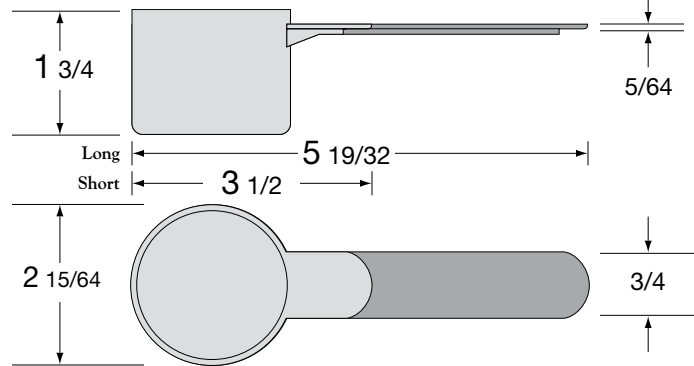

Capacity 90l

Volume (cu. ft.) 3.70
Material Polypropylene
Colors Standard:
custom available

NOTE: Measurements shown on specification drawings are correct as shown. The drawings have been reduced because of space limitations.

Handle

	-	-	-	-
PRODUCT ID	90L	-	-	-
CARTON QNTY.	1000 pcs	-	-	-
CARTON DIM.	17x14x22 ¹ / ₂	-	-	-
CARTONS/PALLET	24	-	-	-
SHIPPING WT.	23 lbs.	-	-	-

Capacity 94cc

Volume (cu. ft.) 3.70
Material Polypropylene
Colors Standard:
custom available

NOTE: Measurements shown on specification drawings are correct as shown. The drawings have been reduced because of space limitations.

2-Handles

	Short	Long	-	-
PRODUCT ID	94SH	94LH	-	-
CARTON QNTY.	550 pcs	450 pcs	-	-
CARTON DIM.	20x16x20	20x16x20	-	-
CARTONS/PALLET	24	24	-	-
SHIPPING WT.	17 lbs.	15 lbs.	-	-

Capacity 4oz Round

Volume (cu. ft.) 3.70
Material Polypropylene
Colors Standard:
custom available

NOTE: Measurements shown on specification drawings are correct as shown. The drawings have been reduced because of space limitations.