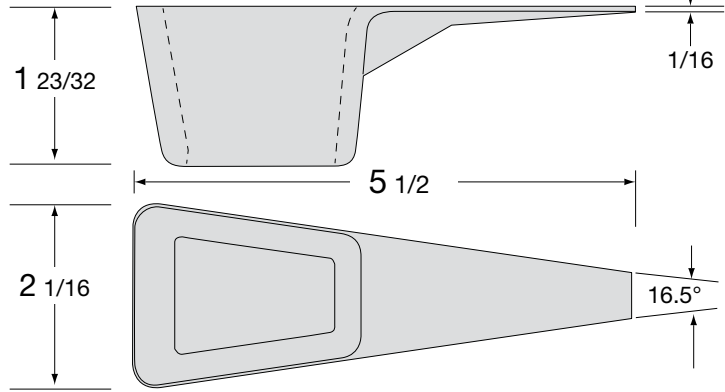

Capacity 90l

Volume (cu. ft.) 3.70
Material Polypropylene
Colors Standard:
custom available

NOTE: Measurements shown on specification drawings are correct as shown. The drawings have been reduced because of space limitations.

Handle

	-	-	-	-
PRODUCT ID	90L	-	-	-
CARTON QNTY.	1000 pcs	-	-	-
CARTON DIM.	17x14x22 ¹ / ₂	-	-	-
CARTONS/PALLET	24	-	-	-
SHIPPING WT.	23 lbs.	-	-	-

Capacity 94cc

Volume (cu. ft.) 3.70
Material Polypropylene
Colors Standard:
custom available

NOTE: Measurements shown on specification drawings are correct as shown. The drawings have been reduced because of space limitations.

2-Handles

	Short	Long	-	-
PRODUCT ID	94SH	94LH	-	-
CARTON QNTY.	550 pcs	450 pcs	-	-
CARTON DIM.	20x16x20	20x16x20	-	-
CARTONS/PALLET	24	24	-	-
SHIPPING WT.	17 lbs.	15 lbs.	-	-

Capacity 4oz Round

Volume (cu. ft.) 3.70
Material Polypropylene
Colors Standard:
custom available

NOTE: Measurements shown on specification drawings are correct as shown. The drawings have been reduced because of space limitations.