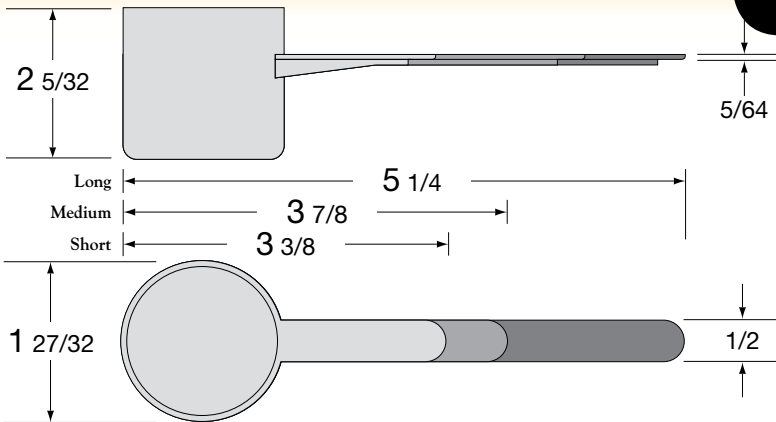

Capacity 77cc

Volume (cu. ft.) 3.70
Material Polypropylene
Colors Standard:
custom available

NOTE: Measurements shown on specification drawings are correct as shown. The drawings have been reduced because of space limitations.

3-Handles

	Short	Medium	Long	-
PRODUCT ID	77SH	77MH	77LH	-
CARTON QNTY.	650 pcs	600 pcs	550 pcs	-
CARTON DIM.	20x16x20	20x16x20	20x16x20	-
CARTONS/PALLET	24	24	24	-
SHIPPING WT.	19 lbs.	19 lbs.	17 lbs.	-

Capacity 80cc

Volume (cu. ft.) 3.70
Material Polypropylene
Colors Standard:
custom available

NOTE: Measurements shown on specification drawings are correct as shown. The drawings have been reduced because of space limitations.

3-Handles

	Short	Medium	Long	-
PRODUCT ID	80SH	80MH	80LH	-
CARTON QNTY.	600 pcs	-	500 pcs	-
CARTON DIM.	20x16x20	COMING SOON!	20x16x20	-
CARTONS/PALLET	24	-	24	-
SHIPPING WT.	19.25 lbs.	-	19 lbs.	-

Capacity 90cc