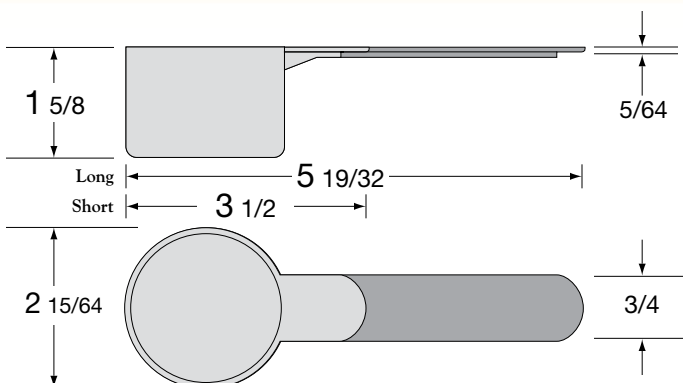

3-Handles

	Short	Medium	Long	-
PRODUCT ID	77SH	77MH	77LH	-
CARTON QNTY.	650 pcs	600 pcs	550 pcs	-
CARTON DIM.	20x16x20	20x16x20	20x16x20	-
CARTONS/PALLET	24	24	24	-
SHIPPING WT.	19 lbs.	19 lbs.	17 lbs.	-

Capacity 80cc

Volume (cu. ft.) 3.70
Material Polypropylene
Colors Standard:
custom available

NOTE: Measurements shown on specification drawings are correct as shown. The drawings have been reduced because of space limitations.

3-Handles

	Short	Medium	Long	-
PRODUCT ID	80SH	80MH	80LH	-
CARTON QNTY.	600 pcs	-	500 pcs	-
CARTON DIM.	20x16x20	COMING SOON!	20x16x20	-
CARTONS/PALLET	24	-	24	-
SHIPPING WT.	19.25 lbs.	-	19 lbs.	-

Capacity 90cc

Volume (cu. ft.) 3.70
Material Polypropylene
Colors Standard:
custom available

NOTE: Measurements shown on specification drawings are correct as shown. The drawings have been reduced because of space limitations.