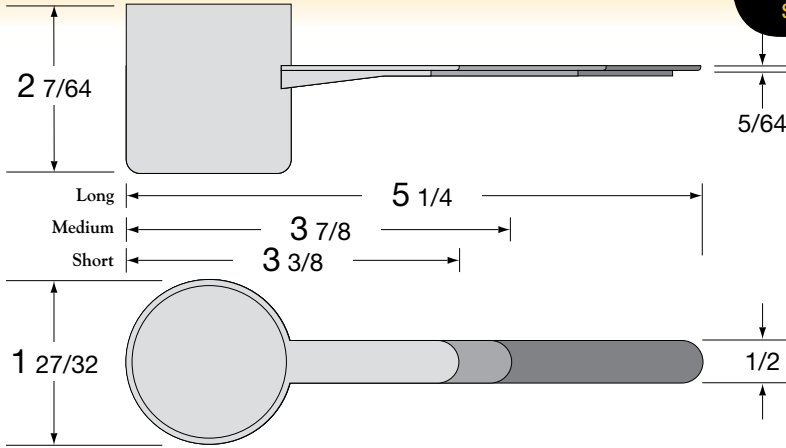

Capacity 77cc

Volume (cu. ft.) 3.70
Material Polypropylene
Colors Standard:
custom available

NOTE: Measurements shown on specification drawings are correct as shown. The drawings have been reduced because of space limitations.

3-Handles

	Short	Medium	Long	-
PRODUCT ID	77SH	77MH	77LH	-
CARTON QNTY.	650 pcs	600 pcs	550 pcs	-
CARTON DIM.	20x16x20	20x16x20	20x16x20	-
CARTONS/PALLET	24	24	24	-
SHIPPING WT.	19 lbs.	19 lbs.	17 lbs.	-

Capacity 80cc

Volume (cu. ft.) 3.70
Material Polypropylene
Colors Standard:
custom available

NOTE: Measurements shown on specification drawings are correct as shown. The drawings have been reduced because of space limitations.

Volume (cu. ft.) 3.70
Material Polypropylene
Colors Standard:
custom available

NOTE: Measurements shown on specification drawings are correct as shown. The drawings have been reduced because of space limitations.