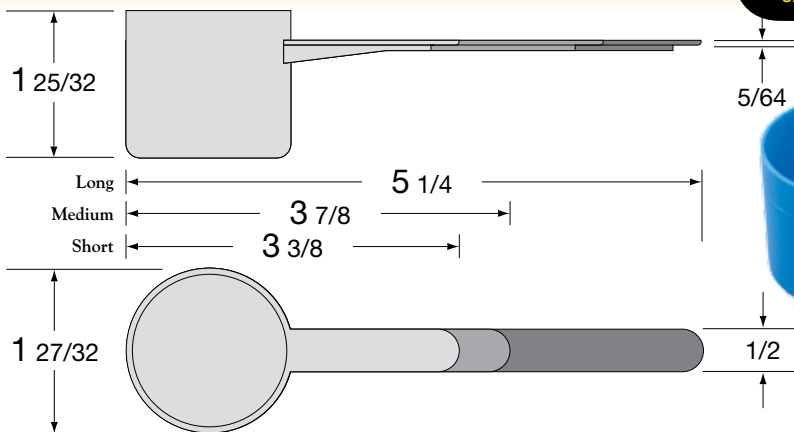

Capacity 63cc

Volume (cu. ft.) 3.70
Material Polypropylene
Colors Standard:
custom available

NOTE: Measurements shown on specification drawings are correct as shown. The drawings have been reduced because of space limitations.

3-Handles

	Short	Medium	Long	-
PRODUCT ID	63SH	63MH	63LH	-
CARTON QNTY.	750 pcs	-	650 pcs	-
CARTON DIM.	20x16x20	COMING SOON!	20x16x20	-
CARTONS/PALLET	24	-	24	-
SHIPPING WT.	19 lbs.	-	18 lbs.	-

Capacity 67cc

Volume (cu. ft.) 3.70
Material Polypropylene
Colors Standard:
custom available

NOTE: Measurements shown on specification drawings are correct as shown. The drawings have been reduced because of space limitations.

3-Handles

	Short	Medium	Long	-
PRODUCT ID	67SH	67MH	67LH	-
CARTON QNTY.	700 pcs	-	600 pcs	-
CARTON DIM.	20x16x20	COMING SOON!	20x16x20	-
CARTONS/PALLET	18	-	18	-
SHIPPING WT.	19 lbs.	-	18 lbs.	-

Capacity 68.5cc