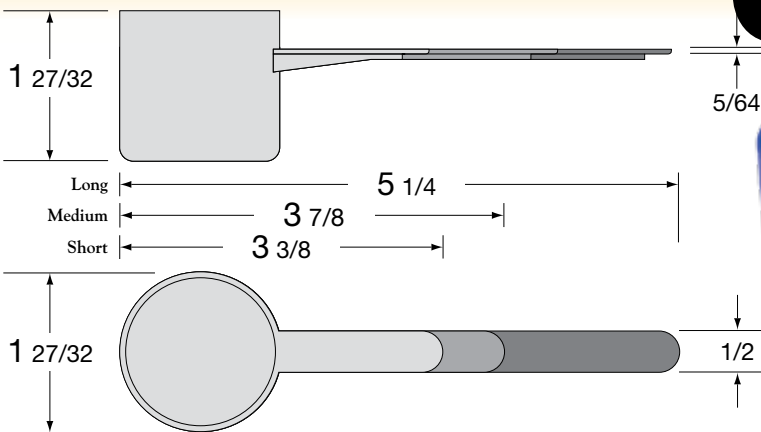

Capacity 63cc

Volume (cu. ft.) 3.70
Material Polypropylene
Colors Standard:
custom available

NOTE: Measurements shown on specification drawings are correct as shown. The drawings have been reduced because of space limitations.

3-Handles

	Short	Medium	Long	-
PRODUCT ID	63SH	63MH	63LH	-
CARTON QNTY.	750 pcs	-	650 pcs	-
CARTON DIM.	20x16x20	COMING SOON!	20x16x20	-
CARTONS/PALLET	24	-	24	-
SHIPPING WT.	19 lbs.	-	18 lbs.	-

Capacity 67cc

Volume (cu. ft.) 3.70
Material Polypropylene
Colors Standard:
custom available

NOTE: Measurements shown on specification drawings are correct as shown. The drawings have been reduced because of space limitations.

3-Handles

	Short	Medium	Long	-
PRODUCT ID	67SH	67MH	67LH	-
CARTON QNTY.	700 pcs	-	600 pcs	-
CARTON DIM.	20x16x20	COMING SOON!	20x16x20	-
CARTONS/PALLET	18	-	18	-
SHIPPING WT.	19 lbs.	-	18 lbs.	-

Capacity 68.5cc