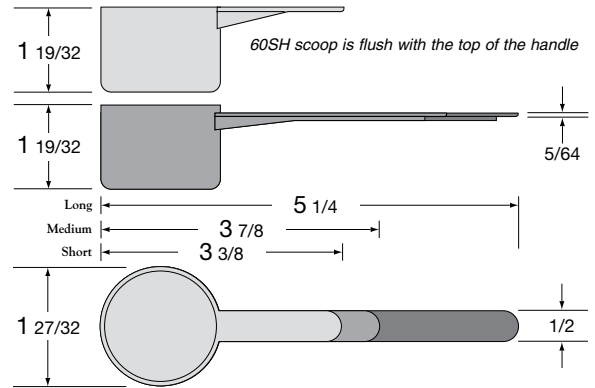

## Capacity 55cc

Volume (cu. ft.) 3.70  
Material Polypropylene  
Colors Standard:  
custom available

*NOTE: Measurements shown on specification drawings are correct as shown. The drawings have been reduced because of space limitations.*

### 3-Handles

	Short	Medium	Long	-
PRODUCT ID	55SH	55MH	55LH	-
CARTON QNTY.	900 pcs	-	700 pcs	-
CARTON DIM.	20x16x20	<b>COMING SOON!</b>	20x16x20	-
CARTONS/PALLET	24		24	-
SHIPPING WT.	20 lbs.	-	18 lbs.	-

## Capacity 60cc

Volume (cu. ft.) 3.70  
Material Polypropylene  
Colors Standard:  
custom available

*NOTE: Measurements shown on specification drawings are correct as shown. The drawings have been reduced because of space limitations.*