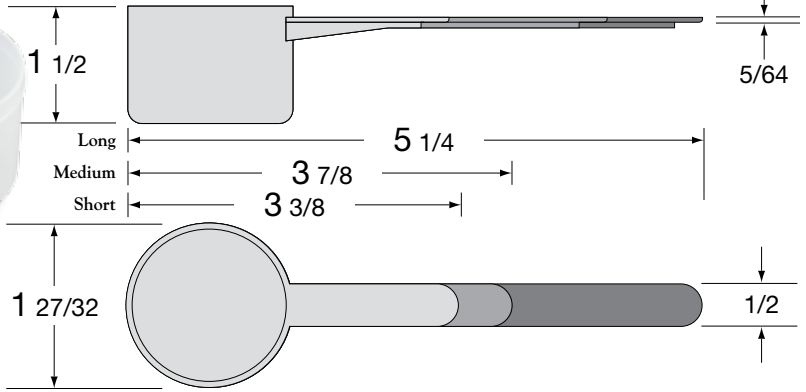

## Capacity 55cc

Volume (cu. ft.) 3.70  
Material Polypropylene  
Colors Standard:  
custom available

*NOTE: Measurements shown on specification drawings are correct as shown. The drawings have been reduced because of space limitations.*

### 3-Handles

	Short	Medium	Long	-
PRODUCT ID	55SH	55MH	55LH	-
CARTON QNTY.	900 pcs	-	700 pcs	-
CARTON DIM.	20x16x20	<b>COMING SOON!</b>	20x16x20	-
CARTONS/PALLET	24		24	-
SHIPPING WT.	20 lbs.	-	18 lbs.	-

## Capacity 60cc

Volume (cu. ft.) 3.70  
Material Polypropylene  
Colors Standard:  
custom available

*NOTE: Measurements shown on specification drawings are correct as shown. The drawings have been reduced because of space limitations.*