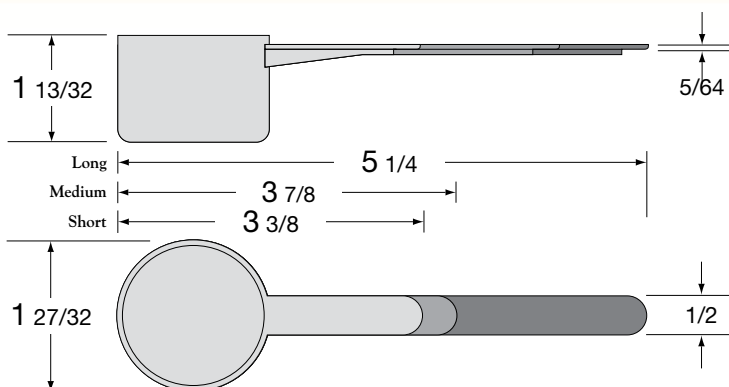

Capacity 48cc

Volume (cu. ft.) 3.70
Material Polypropylene
Colors Standard: custom available

NOTE: Measurements shown on specification drawings are correct as shown. The drawings have been reduced because of space limitations.

3-Handles

	Short	Medium	Long	-
PRODUCT ID	50SH	50MH	50LH	-
CARTON QNTY.	1000 pcs	1000 pcs	750 pcs	-
CARTON DIM.	20x16x20	20x16x20	20x16x20	-
CARTONS/PALLET	24	24	24	-
SHIPPING WT.	19 lbs.	18 lbs.	16 lbs.	-

Capacity 53cc

Volume (cu. ft.) 3.70
Material Polypropylene
Colors Standard: custom available

NOTE: Measurements shown on specification drawings are correct as shown. The drawings have been reduced because of space limitations.