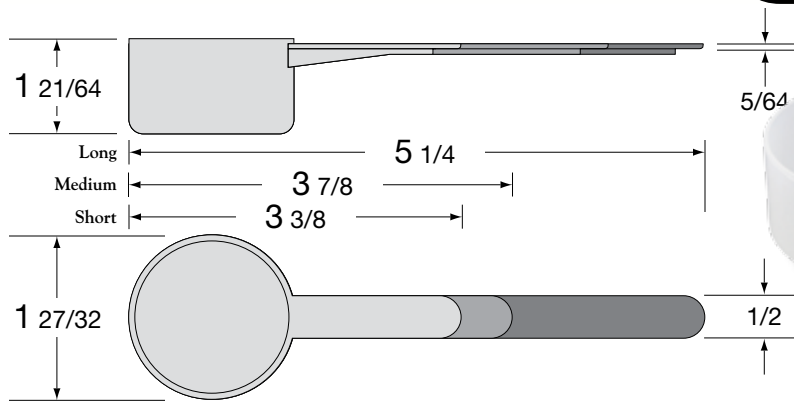

Capacity 48cc

Volume (cu. ft.) 3.70
Material Polypropylene
Colors Standard: custom available

NOTE: Measurements shown on specification drawings are correct as shown. The drawings have been reduced because of space limitations.

3-Handles

	Short	Medium	Long	-
PRODUCT ID	48SH	48MH	48LH	-
CARTON QNTY.	1000 pcs	-	700 pcs	-
CARTON DIM.	20x16x20	COMING SOON!	20x16x20	-
CARTONS/PALLET	24	-	24	-
SHIPPING WT.	19 lbs.	-	16 lbs.	-

Capacity 50cc

Volume (cu. ft.) 3.70
Material Polypropylene
Colors Standard: custom available

NOTE: Measurements shown on specification drawings are correct as shown. The drawings have been reduced because of space limitations.

Capacity 53cc

Volume (cu. ft.) 3.70
Material Polypropylene
Colors Standard: custom available

NOTE: Measurements shown on specification drawings are correct as shown. The drawings have been reduced because of space limitations.