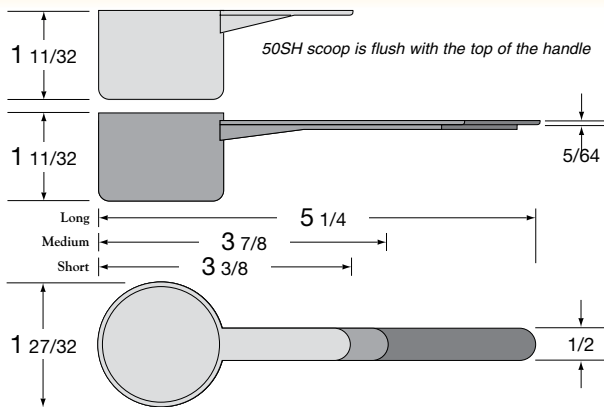

Capacity 48cc

Volume (cu. ft.) 3.70
Material Polypropylene
Colors Standard: custom available

NOTE: Measurements shown on specification drawings are correct as shown. The drawings have been reduced because of space limitations.

3-Handles

	Short	Medium	Long	-
PRODUCT ID	48SH	48MH	48LH	-
CARTON QNTY.	1000 pcs	-	700 pcs	-
CARTON DIM.	20x16x20	COMING SOON!	20x16x20	-
CARTONS/PALLET	24	-	24	-
SHIPPING WT.	19 lbs.	-	16 lbs.	-

Capacity 50cc

Volume (cu. ft.) 3.70
Material Polypropylene
Colors Standard: custom available

NOTE: Measurements shown on specification drawings are correct as shown. The drawings have been reduced because of space limitations.

Capacity 53cc

Volume (cu. ft.) 3.70
Material Polypropylene
Colors Standard: custom available

NOTE: Measurements shown on specification drawings are correct as shown. The drawings have been reduced because of space limitations.