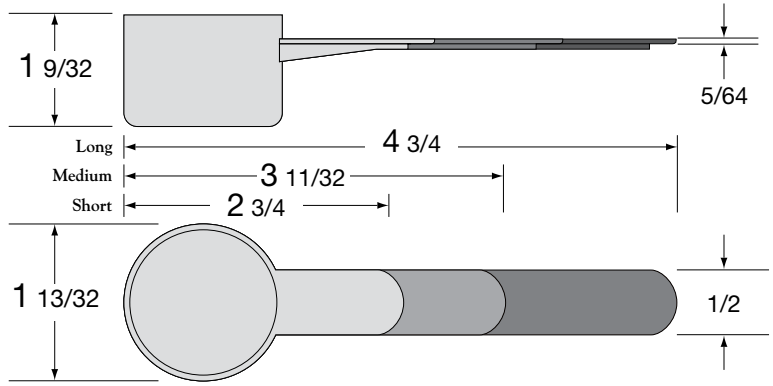

Capacity 26.5cc

Volume (cu. ft.) 3.70
Material Polypropylene
Colors Standard:
custom available

NOTE: Measurements shown on specification drawings are correct as shown. The drawings have been reduced because of space limitations.

3-Handles

	Short	Medium	Long	-
PRODUCT ID	26.5SH	26.5MH	26.5LH	-
CARTON QNTY.	1600 pcs	1500 pcs	1200 pcs	-
CARTON DIM.	20x16x20	20x16x20	20x16x20	-
CARTONS/PALLET	24	24	24	-
SHIPPING WT.	22.75 lbs.	22.25 lbs.	20.75 lbs.	-

Capacity 29cc

Volume (cu. ft.) 3.70
Material Polypropylene
Colors Standard:
custom available

NOTE: Measurements shown on specification drawings are correct as shown. The drawings have been reduced because of space limitations.

Capacity 29.6cc

Volume (cu. ft.) 3.70
Material Polypropylene
Colors Standard:
custom available

NOTE: Measurements shown on specification drawings are correct as shown. The drawings have been reduced because of space limitations.