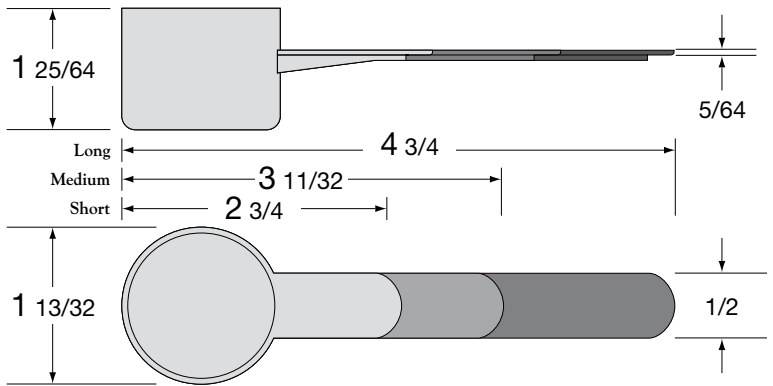

Capacity 26.5cc

Volume (cu. ft.) 3.70
Material Polypropylene
Colors Standard:
custom available

NOTE: Measurements shown on specification drawings are correct as shown. The drawings have been reduced because of space limitations.

3-Handles

	Short	Medium	Long	-
PRODUCT ID	26.5SH	26.5MH	26.5LH	-
CARTON QNTY.	1600 pcs	1500 pcs	1200 pcs	-
CARTON DIM.	20x16x20	20x16x20	20x16x20	-
CARTONS/PALLET	24	24	24	-
SHIPPING WT.	22.75 lbs.	22.25 lbs.	20.75 lbs.	-

Capacity 29cc

Volume (cu. ft.) 3.70
Material Polypropylene
Colors Standard:
custom available

NOTE: Measurements shown on specification drawings are correct as shown. The drawings have been reduced because of space limitations.

Capacity 29.6cc

Volume (cu. ft.) 3.70
Material Polypropylene
Colors Standard:
custom available

NOTE: Measurements shown on specification drawings are correct as shown. The drawings have been reduced because of space limitations.