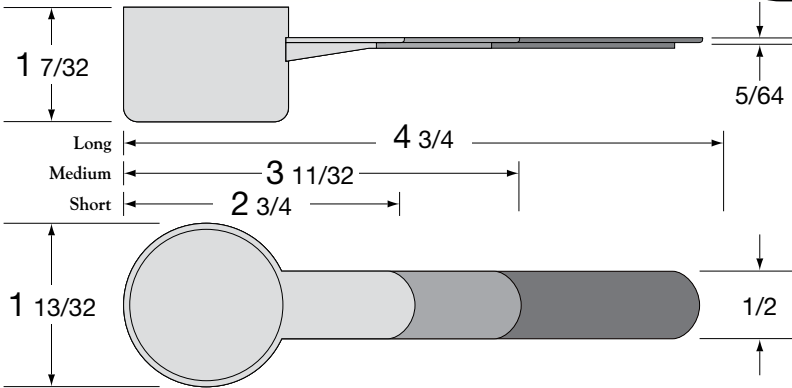

### Capacity 23cc

Volume (cu. ft.) 3.70  
Material Polypropylene  
Colors Standard: custom available

NOTE: Measurements shown on specification drawings are correct as shown. The drawings have been reduced because of space limitations.

### 3-Handles

	Short	Medium	Long	-
PRODUCT ID	23SH	23MH	23LH	-
CARTON QNTY.	1800 pcs	-	1400 pcs	-
CARTON DIM.	20x16x20	<b>COMING SOON!</b>	20x16x20	-
CARTONS/PALLET	24		24	-
SHIPPING WT.	23 lbs.	-	23 lbs.	-

### Capacity 25cc

Volume (cu. ft.) 3.70  
Material Polypropylene  
Colors Standard: custom available

NOTE: Measurements shown on specification drawings are correct as shown. The drawings have been reduced because of space limitations.