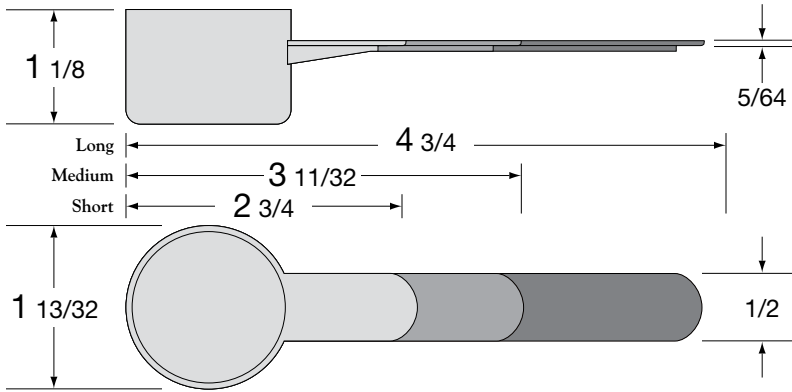

### Capacity 23cc

Volume (cu. ft.) 3.70  
Material Polypropylene  
Colors Standard: custom available

NOTE: Measurements shown on specification drawings are correct as shown. The drawings have been reduced because of space limitations.

### 3-Handles

	Short	Medium	Long	-
PRODUCT ID	23SH	23MH	23LH	-
CARTON QNTY.	1800 pcs	-	1400 pcs	-
CARTON DIM.	20x16x20	<b>COMING SOON!</b>	20x16x20	-
CARTONS/PALLET	24		24	-
SHIPPING WT.	23 lbs.	-	23 lbs.	-

### Capacity 25cc

Volume (cu. ft.) 3.70  
Material Polypropylene  
Colors Standard: custom available

NOTE: Measurements shown on specification drawings are correct as shown. The drawings have been reduced because of space limitations.