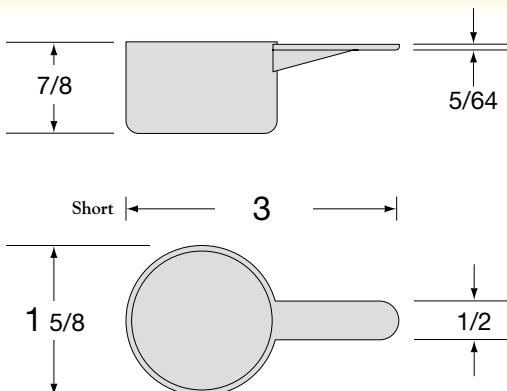

### Capacity 25cc

Volume (cu. ft.) 3.70  
Material Polypropylene  
Colors Standard: custom available

NOTE: Measurements shown on specification drawings are correct as shown. The drawings have been reduced because of space limitations.

### 3-Handles

	Short	Medium	Long	-
PRODUCT ID	25SH	25MH	25LH	-
CARTON QNTY.	1700 pcs	1500 pcs	1200 pcs	-
CARTON DIM.	20x16x20	20x16x20	20x16x20	-
CARTONS/PALLET	24	24	24	-
SHIPPING WT.	23 lbs.	22 lbs.	20 lbs.	-