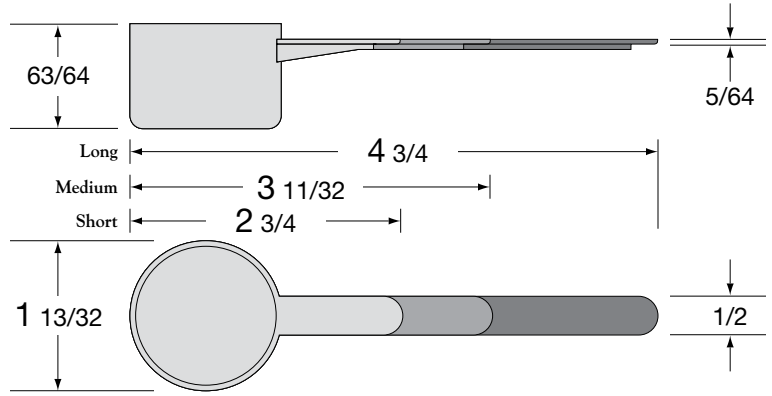

SCOOPS

20cc • 20cc • 20wb

NATIONAL MEASURES®

...the Measures of Success®
Brand

7920 W. 215th Street • Lakeville, MN 55044
952-469-4977 • Fax: 952-469-2051

Capacity 20cc

Volume (cu. ft.) 3.70
Material Polypropylene
Colors Standard: custom available

NOTE: Measurements shown on specification drawings are correct as shown. The drawings have been reduced because of space limitations.

3-Handles

	Short	Medium	Long	-
PRODUCT ID	20SH	20MH	20LH	-
CARTON QNTY.	2000 pcs	1800 pcs	1500 pcs	-
CARTON DIM.	20x16x20	20x16x20	20x16x20	-
CARTONS/PALLET	18	18	18	-
SHIPPING WT.	23 lbs.	22 lbs.	22 lbs.	-

Capacity 20cc (Bowl) w/without hole

Volume (cu. ft.) 3.70
Material Polypropylene
Colors Standard: custom available

4-Handles

	Short	Medium	Long	Extra Long
PRODUCT ID WITH HOLE	20BSH-H	20BMH-H	20BLH-H	20BXLH-H
PRODUCT ID WITHOUT HOLE	20BSH	20BMH	20BLH	20BXLH
CARTON QNTY.	2000 pcs	-	1200 pcs	1000 pcs
CARTON DIM.	20x16x20	COMING SOON!	20x16x20	20x16x20
CARTONS/PALLET	24	-	24	24
SHIPPING WT.	24 lbs.	-	23 lbs.	22 lbs.

NOTE: Measurements shown on specification drawings are correct as shown. The drawings have been reduced because of space limitations.

Capacity 20wb tablespoon/teaspoon

Volume (cu. ft.) 3.70
Material Polypropylene
Colors Standard: custom available