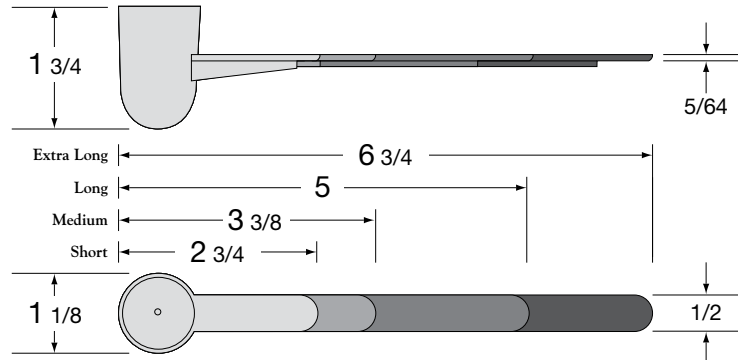

NOTE: Measurements shown on specification drawings are correct as shown. The drawings have been reduced because of space limitations.

3-Handles

	Short	Medium	Long	-
PRODUCT ID	20SH	20MH	20LH	-
CARTON QNTY.	2000 pcs	1800 pcs	1500 pcs	-
CARTON DIM.	20x16x20	20x16x20	20x16x20	-
CARTONS/PALLET	18	18	18	-
SHIPPING WT.	23 lbs.	22 lbs.	22 lbs.	-

Capacity 20cc (Bowl) w/without hole

Volume (cu. ft.) 3.70
Material Polypropylene
Colors Standard: custom available

4-Handles

	Short	Medium	Long	Extra Long
PRODUCT ID WITH HOLE	20BSH-H	20BMH-H	20BLH-H	20BXLH-H
PRODUCT ID WITHOUT HOLE	20BSH	20BMH	20BLH	20BXLH
CARTON QNTY.	2000 pcs	-	1200 pcs	1000 pcs
CARTON DIM.	20x16x20	COMING SOON!	20x16x20	20x16x20
CARTONS/PALLET	24	-	24	24
SHIPPING WT.	24 lbs.	-	23 lbs.	22 lbs.

NOTE: Measurements shown on specification drawings are correct as shown. The drawings have been reduced because of space limitations.

Capacity 20wb tablespoon/teaspoon

Volume (cu. ft.) 3.70
Material Polypropylene
Colors Standard: custom available

NOTE: Measurements shown on specification drawings are correct as shown. The drawings have been reduced because of space limitations.

2-Handles

	Short	Long	-	-
PRODUCT ID	20WBSH	20WBLH	-	-
CARTON QNTY.	2600 pcs	2500 pcs	-	-
CARTON DIM.	20x16x20	20x16x20	-	-
CARTONS/PALLET	24	24	-	-
SHIPPING WT.	28 lbs.	23 lbs.	-	-