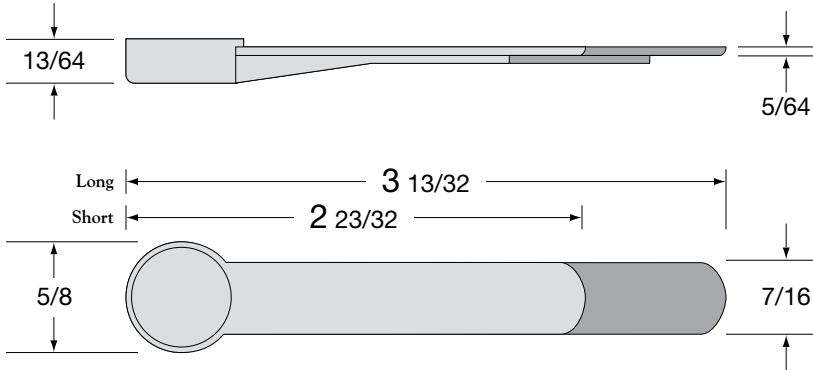

Capacity .5cc

Volume (cu. ft.) 1.20
Material Polypropylene
Colors Standard; custom available

NOTE: Measurements shown on specification drawings are correct as shown. The drawings have been reduced because of space limitations.

2-Handles

	Short	Long	-	-
PRODUCT ID	.5SH	.5LH	-	-
CARTON QNTY.	4500 pcs	4500 pcs	-	-
CARTON DIM.	13¼x12x13	13¼x12x13	-	-
CARTONS/PALLET	36	36	-	-
SHIPPING WT.	17 lbs.	19 lbs.	-	-

Capacity .625cc

Volume (cu. ft.) 1.20
Material Polypropylene
Colors Standard; custom available

NOTE: Measurements shown on specification drawings are correct as shown. The drawings have been reduced because of space limitations.

2-Handles

	Short	Long	-	-
PRODUCT ID	.625SH	.625LH	-	-
CARTON QNTY.	4500 pcs	4500 pcs	-	-
CARTON DIM.	13¼x12x13	13¼x12x13	-	-
CARTONS/PALLET	36	36	-	-
SHIPPING WT.	17 lbs.	19 lbs.	-	-

Capacity 1cc

Volume (cu. ft.) 1.20
Material Polypropylene
Colors Standard; custom available

NOTE: Measurements shown on specification drawings are correct as shown. The drawings have been reduced because of space limitations.