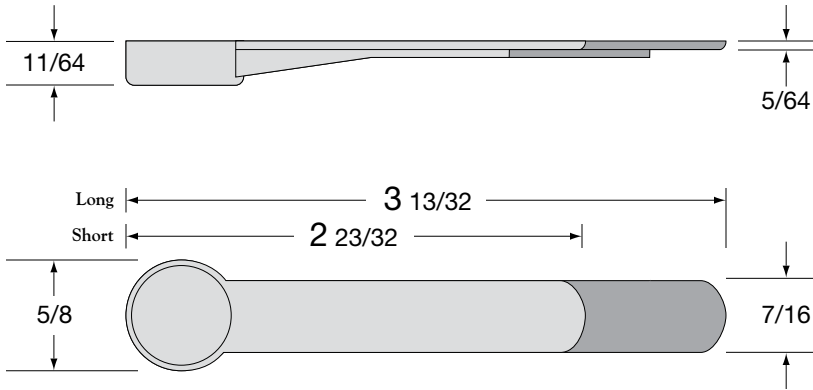

Capacity .5cc

Volume (cu. ft.) 1.20
Material Polypropylene
Colors Standard; custom available

NOTE: Measurements shown on specification drawings are correct as shown. The drawings have been reduced because of space limitations.

2-Handles

	Short	Long	-	-
PRODUCT ID	.5SH	.5LH	-	-
CARTON QNTY.	4500 pcs	4500 pcs	-	-
CARTON DIM.	13¼x12x13	13¼x12x13	-	-
CARTONS/PALLET	36	36	-	-
SHIPPING WT.	17 lbs.	19 lbs.	-	-

Capacity .625cc

Volume (cu. ft.) 1.20
Material Polypropylene
Colors Standard; custom available

NOTE: Measurements shown on specification drawings are correct as shown. The drawings have been reduced because of space limitations.

2-Handles

	Short	Long	-	-
PRODUCT ID	.625SH	.625LH	-	-
CARTON QNTY.	4500 pcs	4500 pcs	-	-
CARTON DIM.	13¼x12x13	13¼x12x13	-	-
CARTONS/PALLET	36	36	-	-
SHIPPING WT.	17 lbs.	19 lbs.	-	-

Capacity 1cc

Volume (cu. ft.) 1.20
Material Polypropylene
Colors Standard; custom available

NOTE: Measurements shown on specification drawings are correct as shown. The drawings have been reduced because of space limitations.