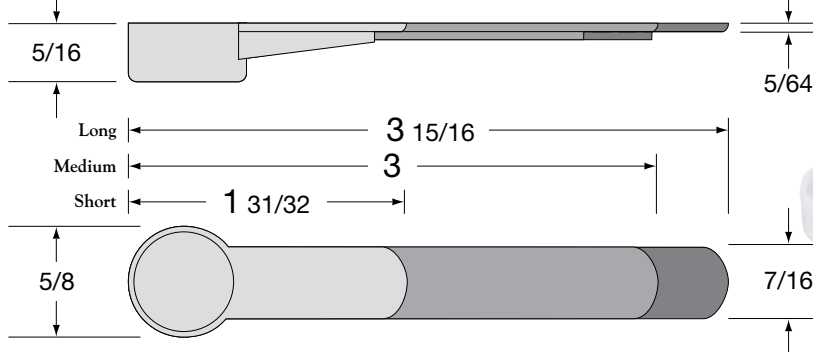

Capacity .5cc

Volume (cu. ft.) 1.20
Material Polypropylene
Colors Standard; custom available

NOTE: Measurements shown on specification drawings are correct as shown. The drawings have been reduced because of space limitations.

2-Handles

	Short	Long	-	-
PRODUCT ID	.5SH	.5LH	-	-
CARTON QNTY.	4500 pcs	4500 pcs	-	-
CARTON DIM.	13¼x12x13	13¼x12x13	-	-
CARTONS/PALLET	36	36	-	-
SHIPPING WT.	17 lbs.	19 lbs.	-	-

Capacity .625cc

Volume (cu. ft.) 1.20
Material Polypropylene
Colors Standard; custom available

NOTE: Measurements shown on specification drawings are correct as shown. The drawings have been reduced because of space limitations.

2-Handles

	Short	Long	-	-
PRODUCT ID	.625SH	.625LH	-	-
CARTON QNTY.	4500 pcs	4500 pcs	-	-
CARTON DIM.	13¼x12x13	13¼x12x13	-	-
CARTONS/PALLET	36	36	-	-
SHIPPING WT.	17 lbs.	19 lbs.	-	-

Capacity 1cc

Volume (cu. ft.) 1.20
Material Polypropylene
Colors Standard; custom available

NOTE: Measurements shown on specification drawings are correct as shown. The drawings have been reduced because of space limitations.